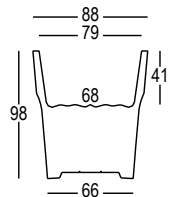

CUBALIBRE

DESIGN GIULIO IACCHETTI

Material: Polietilene / Polyethylene

Capacity: Lt 176

Gross Weight: Kg 26,4

Use: **INDOOR / OUTDOOR**

COLORI BASE / BASIC COLOURS

ART. 6223 | CUBALIBRE